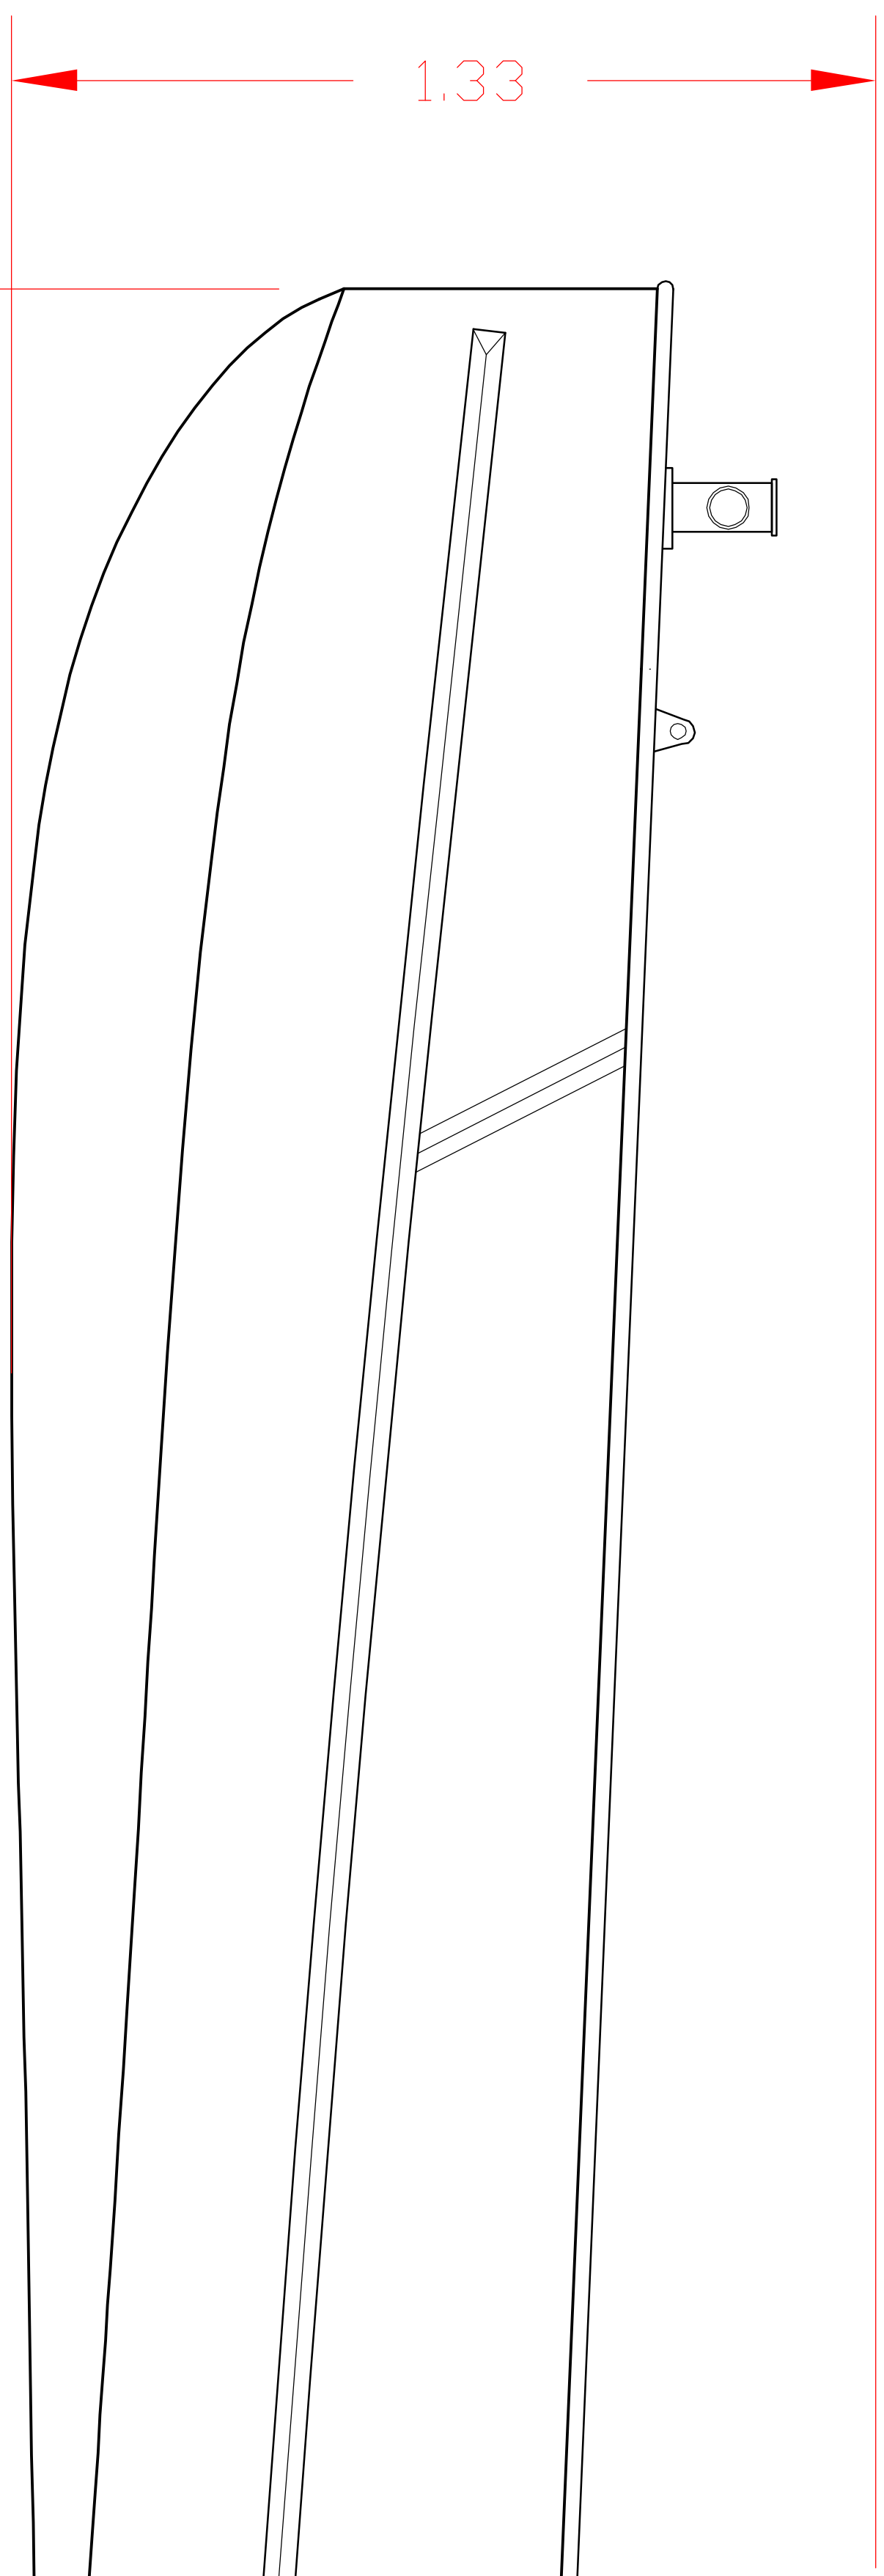

1.90

1.33

5.85

1.01

| Item ref | Quantity | Title/Name, designation, material, dimension etc | Article No./Reference |
|--|------------|--|-----------------------|
| Designed by Matteo Mariani | Checked by | Approved by - date | Date |
| IMV - International Metal Yachts www.imy.nl | | WB6 - Work boat in aluminum | 11-02-02 |
| Study Plans: Side/Deck View | | Edition | Scale Not in Scale |
| Sheet | | | |