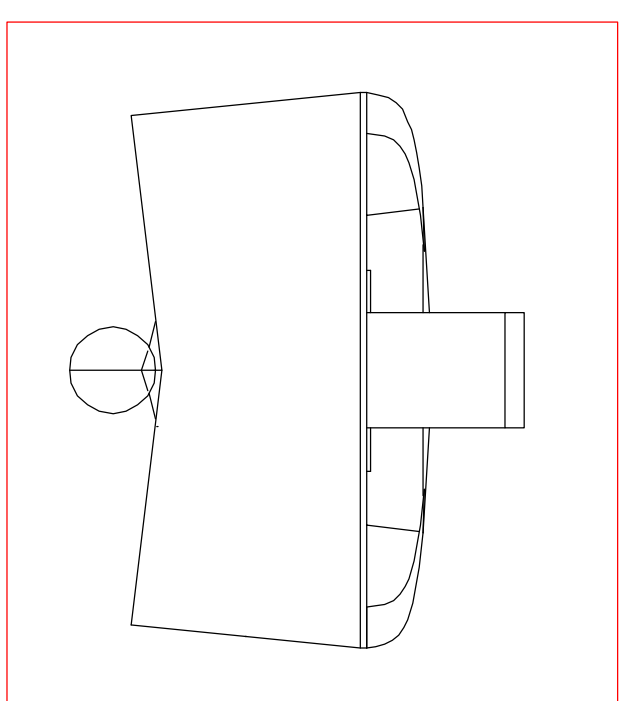

1.90

1.33

5.85

1.01

| Item ref | Quantity | Title/Name, designation, material, dimension etc | Article No./Reference |
|--|------------|--|-----------------------|
| Designed by Matteo Mariani | Checked by | Approved by - date | Date |
| IMV - International Metal Yachts www.imy.nl | | WB6 - Work boat in aluminum | 11-02-02 |
| Study Plans: Side/Deck View | | Edition | Scale Not in Scale |
| Sheet | | | |