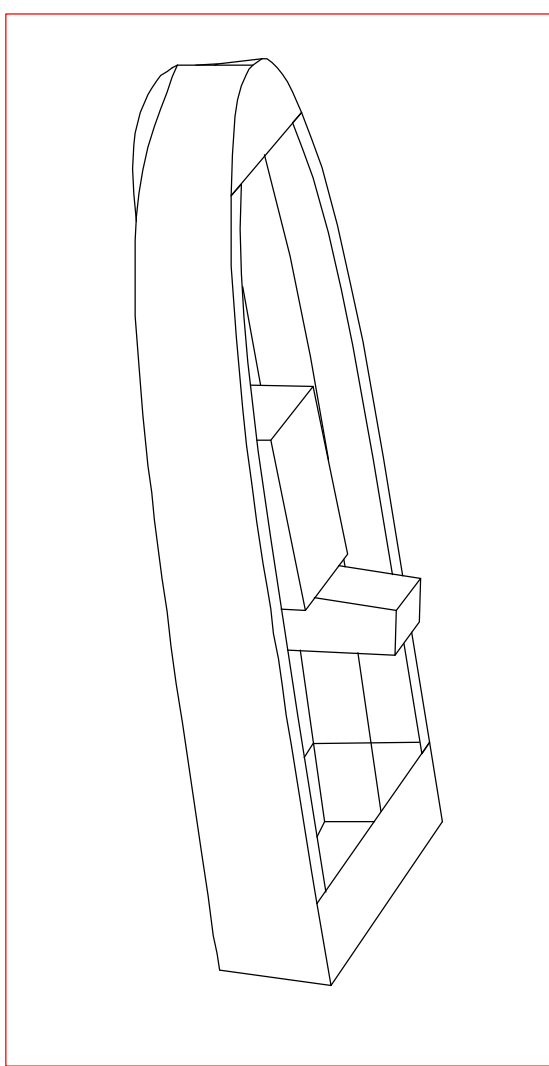

1.90

1.33

5.85

1.01

| Item ref | Quantity | Title/Name, designation, material, dimension etc | Article No./Reference |
|--|------------|--|-----------------------|
| Designed by Matteo Mariani | Checked by | Approved by - date | Date |
| IMV - International Metal Yachts www.imy.nl | | WB6 - Work boat in aluminum | 11-02-02 |
| Study Plans: Side/Deck View | | Edition | Scale Not in Scale |
| Sheet | | | |